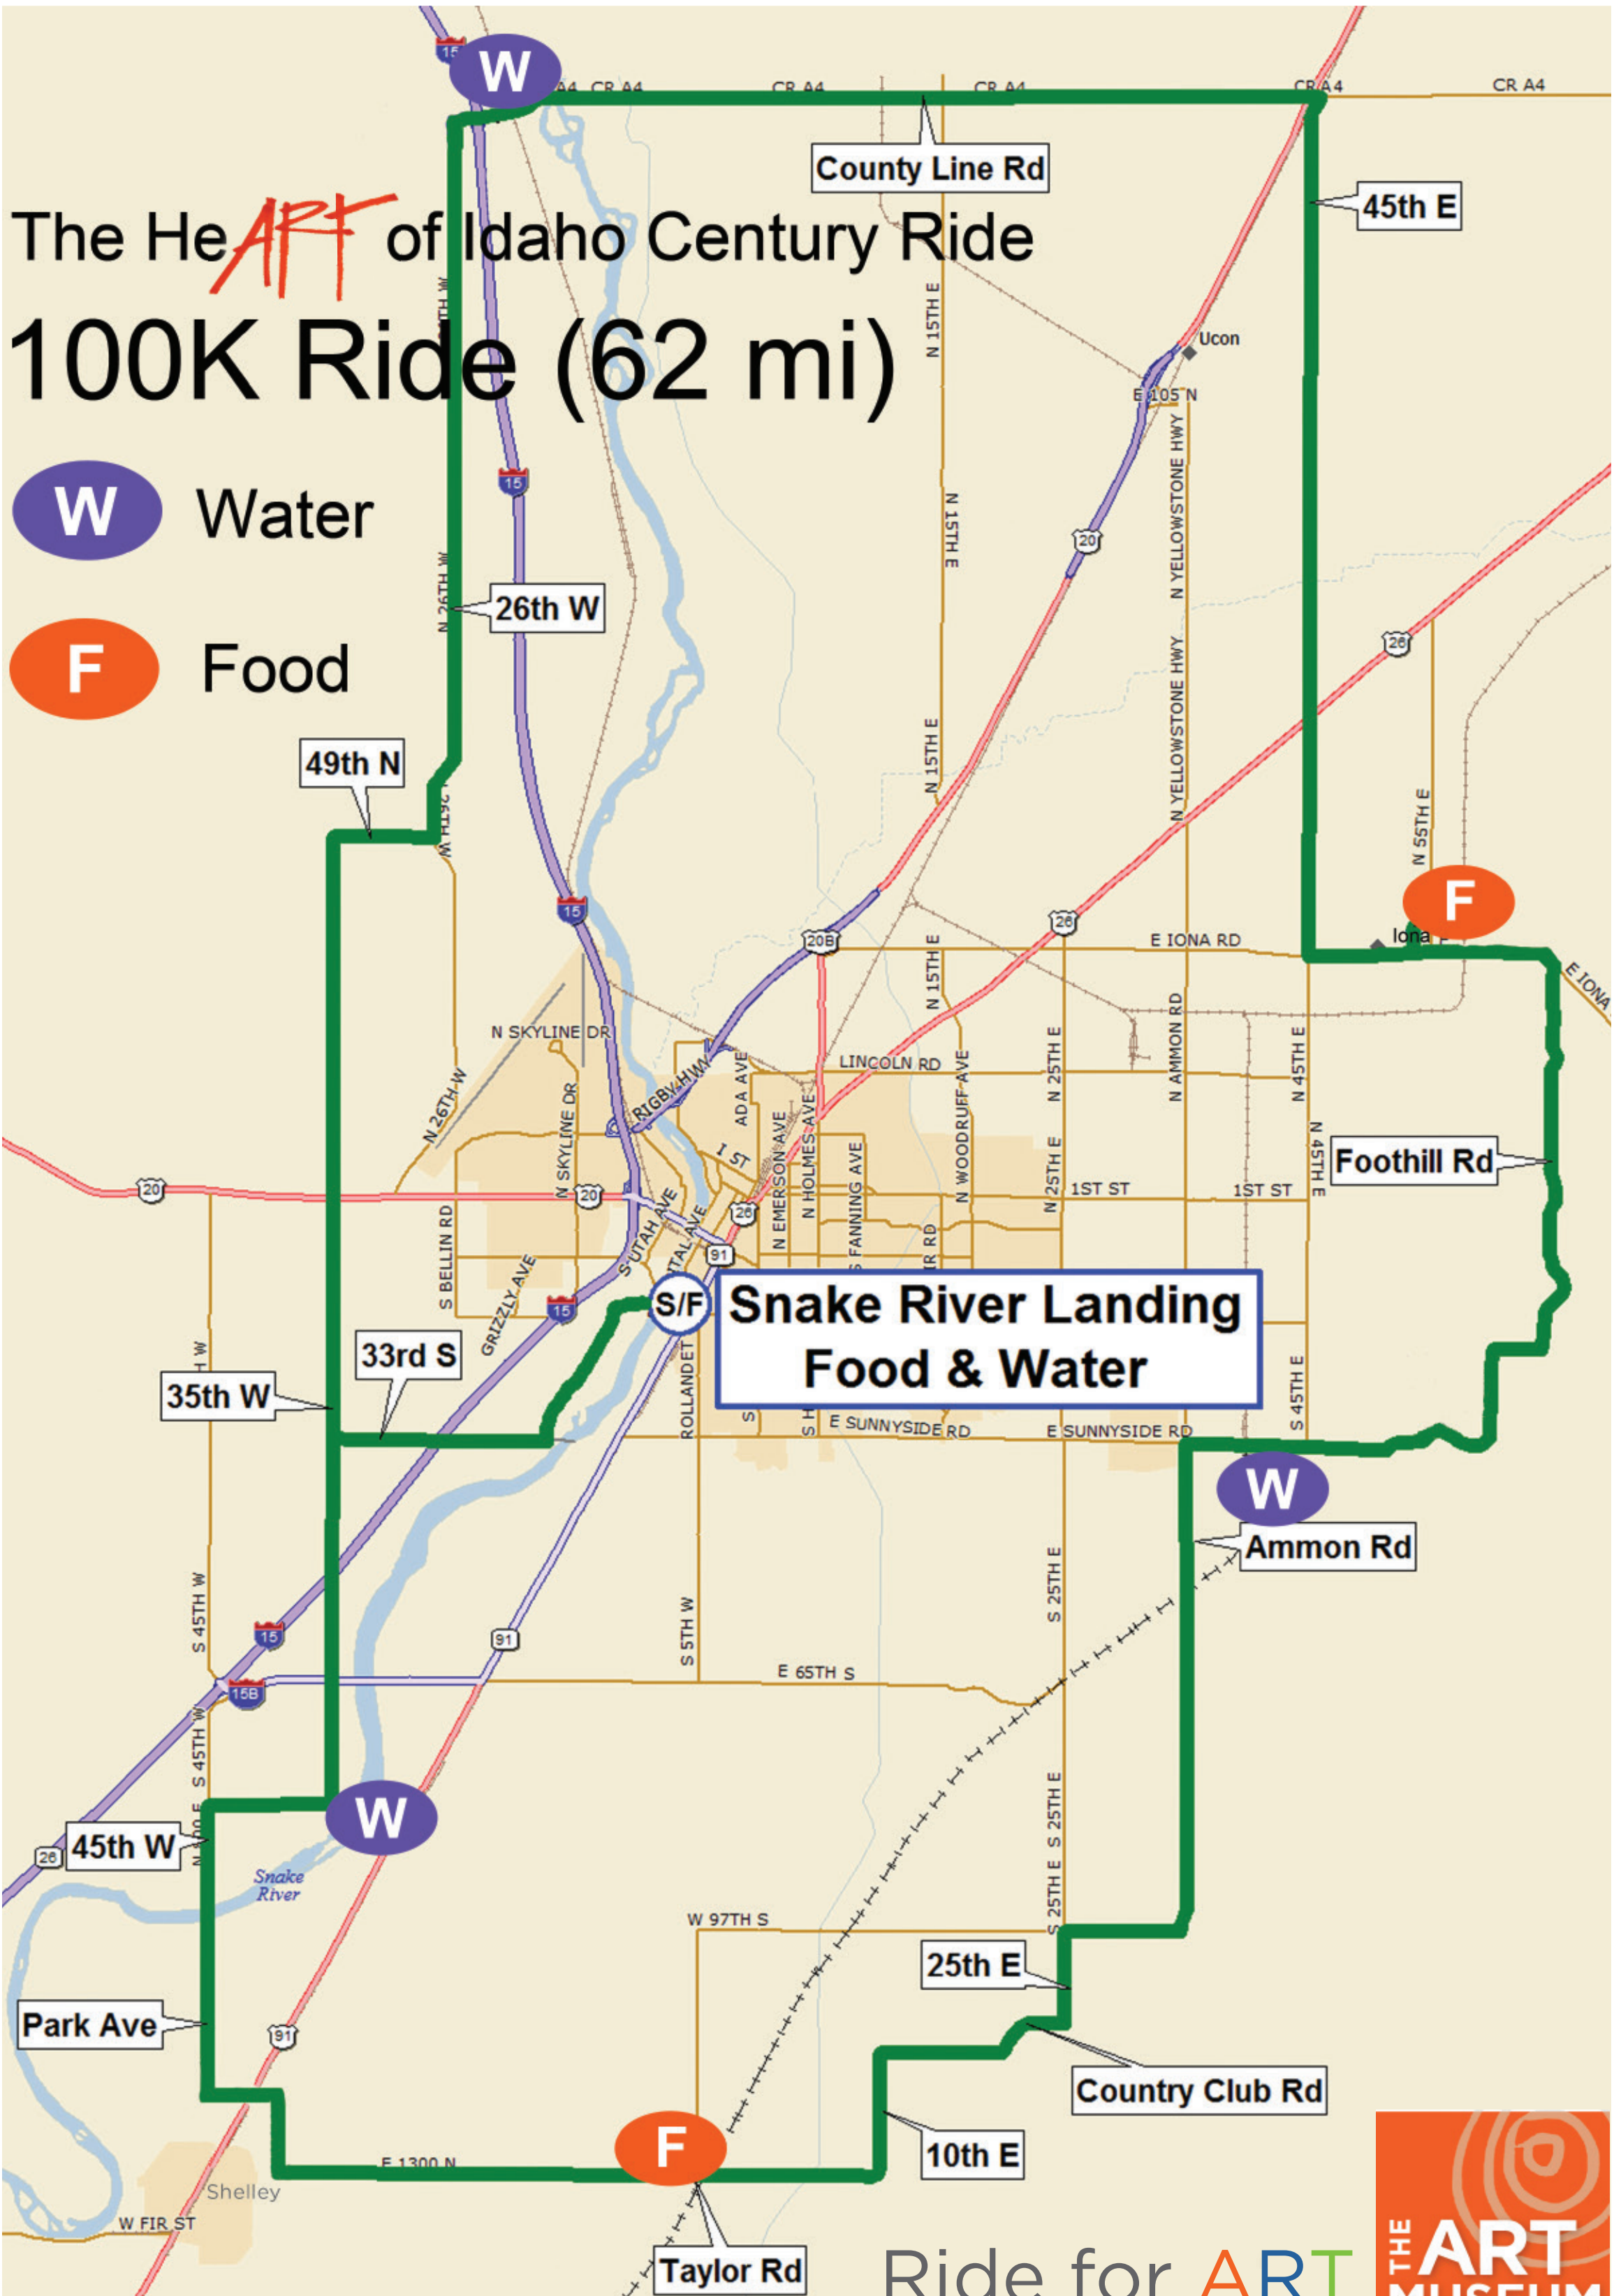

The Heart of Idaho Century Ride 100K Ride (62 mi)

- W** Water
- F** Food

Ride for ART
benefit for

ON THE RIVER

WWW.THEARTMUSEUM.ORG/CENTURY.HTM